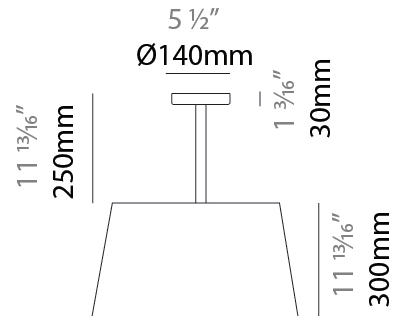

#### PHYSICAL

Shape: Drum  
 Diameter (mm): 500  
 Diameter (in): 19 <sup>11</sup>/<sub>16</sub>  
 Height (mm): 550  
 Height (in): 21 <sup>5</sup>/<sub>8</sub>  
 Diffuser: PMMA - Opal  
 Fixture Finish: BEI / BLK / BLU / COG / DGN / GRY / MRN / MOC / MUS / OLV / SIL / STN / TER / WHI  
 Holder Finish: MBK  
 Fixture Material: Fabric Cord / Metal  
 Primary Material: Fabric - Recycled  
 Cable Details: Matte White Holder

#### RATINGS AND CERTIFICATIONS

Certified By: Certified for North American Standards  
 IP rating: IP66

Ø450mm 17 <sup>1</sup>/<sub>16</sub>"

Ø500mm 19 <sup>1</sup>/<sub>16</sub>"

#### PHYSICAL

Shape: Drum                       
Diameter (mm): 500                       
Diameter (in): 19 11/16                       
Height (mm): 1630                       
Height (in): 64 3/16                       
Diffuser: PMMA - Opal                       
Fixture Finish: BEI / BLK / BLU / COG / DGN / GRY / MRN / MOC / MUS / OLV / SIL / STN / TER / WHI                       
Holder Finish: BLK                       
Fixture Material: Fabric Cord / Metal                       
Primary Material: Fabric - Recycled                     